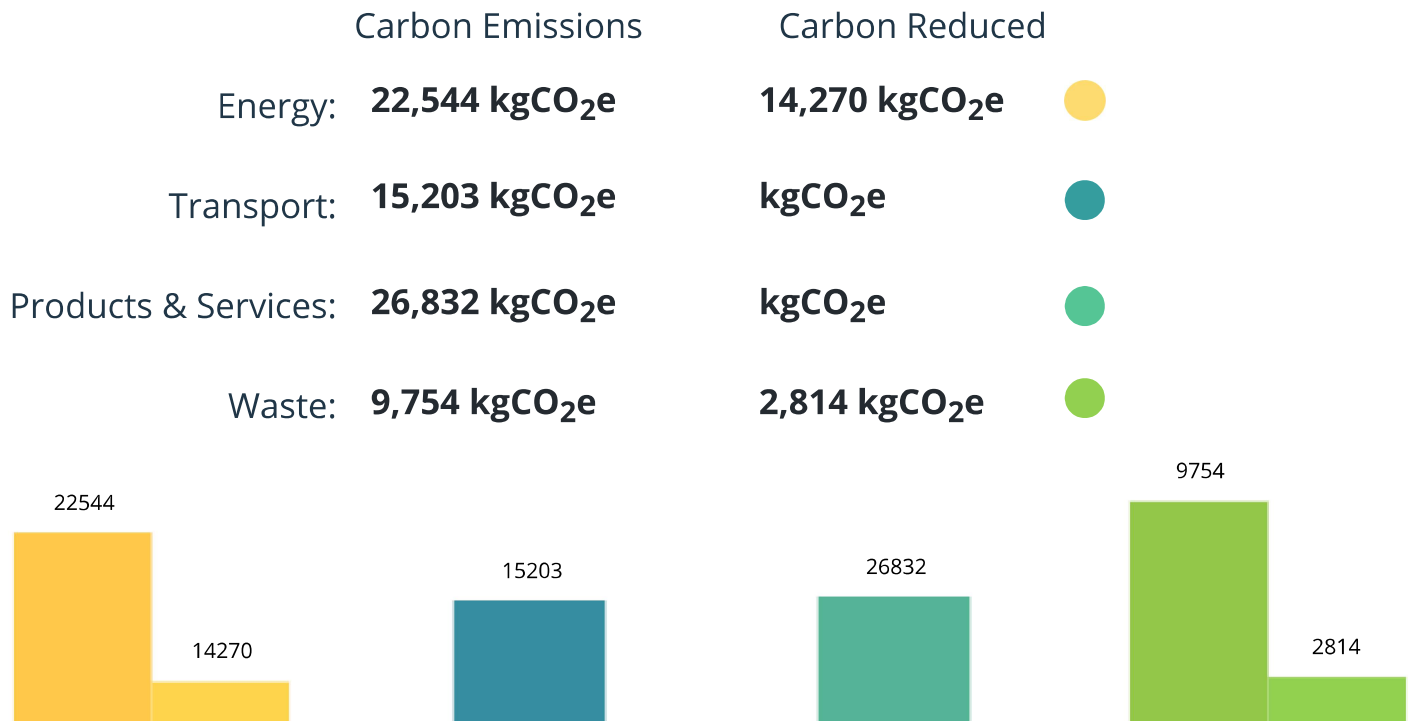

Playle & Partners Carbon Reduction Results

Playle & Partners Carbon Reduction Summary

74,333 kgCO₂e

Your 2020 Carbon Footprint

Selected Period: 2020

Site: Head Office - Sidcup

17,084 kgCO₂e/FTE

Your 2020 Carbon Reduction Pledges

Carbon Unit: kg CO₂e

Playle & Partners Carbon Reduction Breakdown by Activity