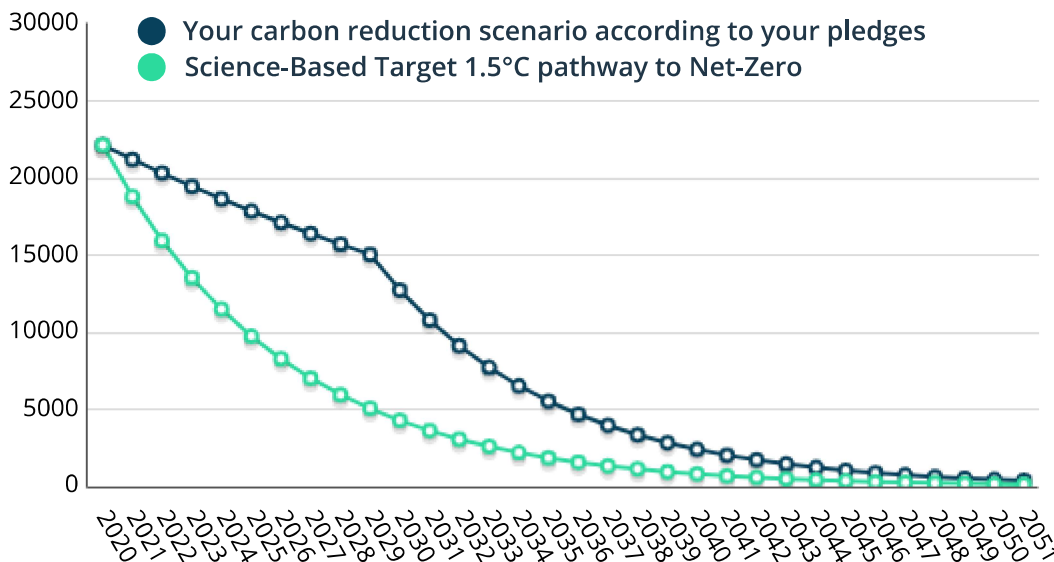

Playle & Partners Net Zero Pledge

Playle & Partners has pledged to reduce carbon emissions according to the Science-Based Target pathway.